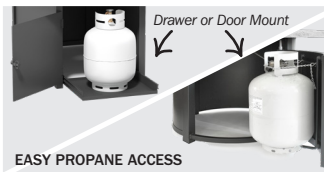

BURNER RISER

EASY PROPANE ACCESS