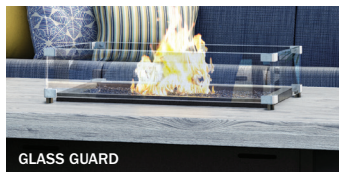

EASY PROPANE ACCESS

GLASS GUARD