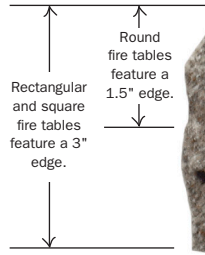

AVAILABLE TOP COLORS

74 - BOULDER

72 - MIDNIGHT

71 - PEBBLE

INDIVIDUALLY HANDCRAFTED **Note:** Each top is individually handcrafted and will vary in color. Colors are representations, refer to an actual sample.

3" NATURAL EDGE PROFILE SHOWN IN BOULDER

FIRE TABLES

Fire tables feature a 1.5" or 3" natural edge profile.

Note: Each fire table comes standard with a 12" x 24" rectangular or 20" round 65,000 BTU stainless steel black powder-coated burner, external key valve, match-light ignition, 20 lbs of fire jewelry (select one or two colors), and a black 3/4" fire burner riser. The burner is available as either Liquid Propane (XXX-JLP) or Natural Gas (XXX-JNG)—if one is not selected, the burner will default to the Liquid Propane option. The square and rectangular fire tables feature a 3" natural edge profile and the round fire tables feature a 1.5" natural edge profile.