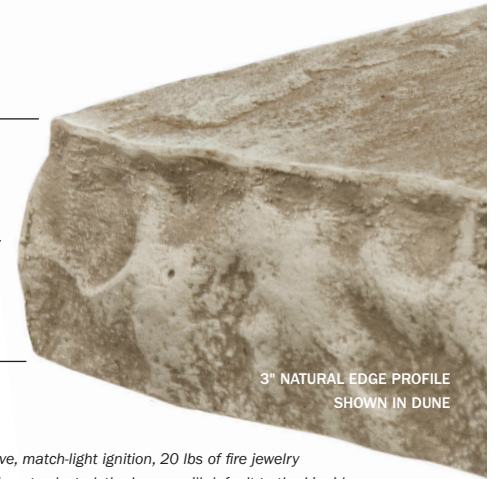

SANDSTONE FIRE TABLES

NATURAL SERIES

HOMECREST™
OUTDOOR LIVING

Made in the USA • www.homecrest.com

Inspired by the Southwestern quarries of the United States, Homecrest's natural-looking Sandstone fire tables provide a solid foundation for any outdoor gathering. These low-maintenance fire tables are full of beautiful, rough-hewn detail that will endure for years. Homecrest fire tables offer a powerful burner (up to 65,000 BTUs) and come standard with your choice of fire jewelry, as well as a secure key and black 3/4" aluminum fire burner riser.

AVAILABLE TOP COLORS

Note: Each top is individually handcrafted and will vary in color. Colors are representations, refer to an actual sample.

3" NATURAL EDGE PROFILE SHOWN IN DUNE

FIRE TABLES

Note: Each fire table comes standard with a 12" x 24" rectangular or 20" round 65,000 BTU stainless steel black powder-coated burner, external key valve, match-light ignition, 20 lbs of fire jewelry (select one or two colors), and a black 3/4" fire burner riser. The burner is available as either Liquid Propane (XXX-JLP) or Natural Gas (XXX-JNG)—if one is not selected, the burner will default to the Liquid Propane option. The rectangular fire tables feature a 3" natural edge profile and the round fire tables feature a 1.5" natural edge profile.