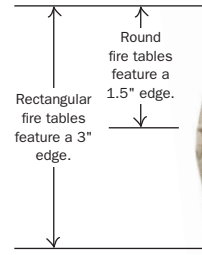

AVAILABLE TOP COLORS

Note: Each top is individually handcrafted and will vary in color. Colors are representations, refer to an actual sample.

3" NATURAL EDGE PROFILE SHOWN IN DUNE

FIRE TABLES

Note: Each fire table comes standard with a 12" x 24" rectangular or 20" round 65,000 BTU stainless steel black powder-coated burner, external key valve, match-light ignition, 20 lbs of fire jewelry (select one or two colors), and a black 3/4" fire burner riser. The burner is available as either Liquid Propane (XXX-JLP) or Natural Gas (XXX-JNG)—if one is not selected, the burner will default to the Liquid Propane option. The rectangular fire tables feature a 3" natural edge profile and the round fire tables feature a 1.5" natural edge profile.